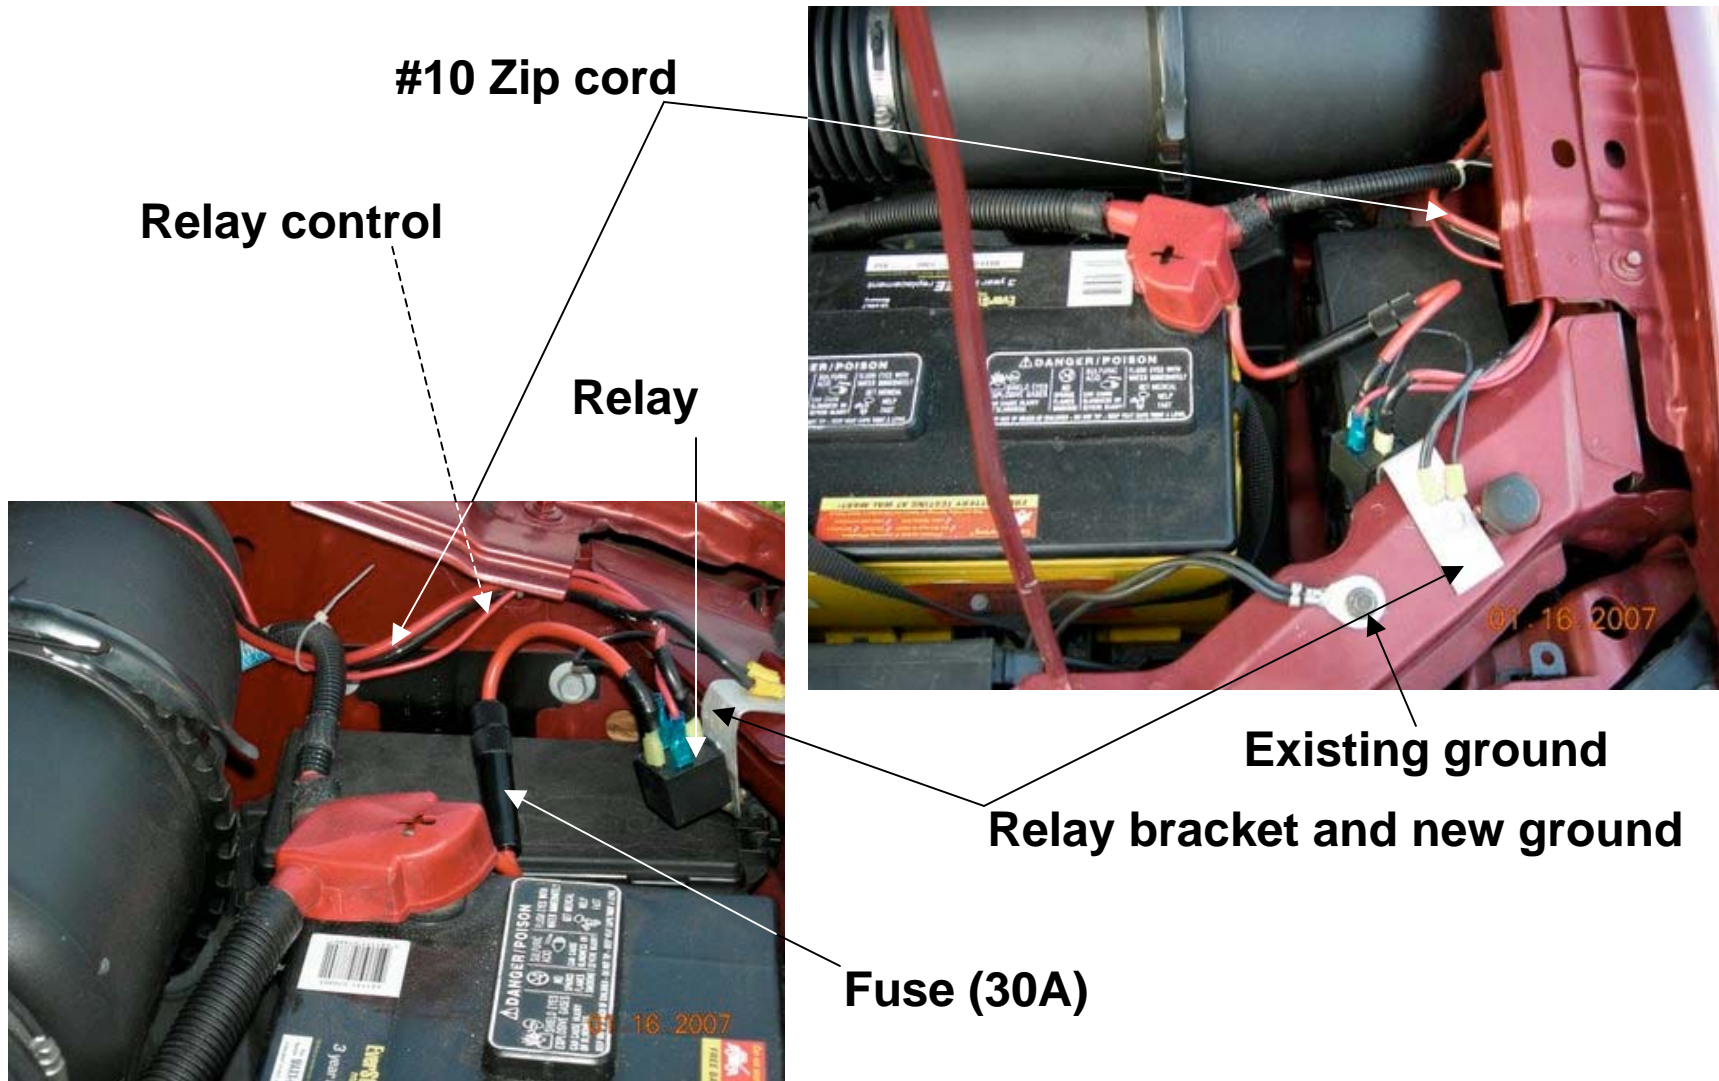

FT-8800 and 2002 Ford Windstar

UNDER THE HOOD