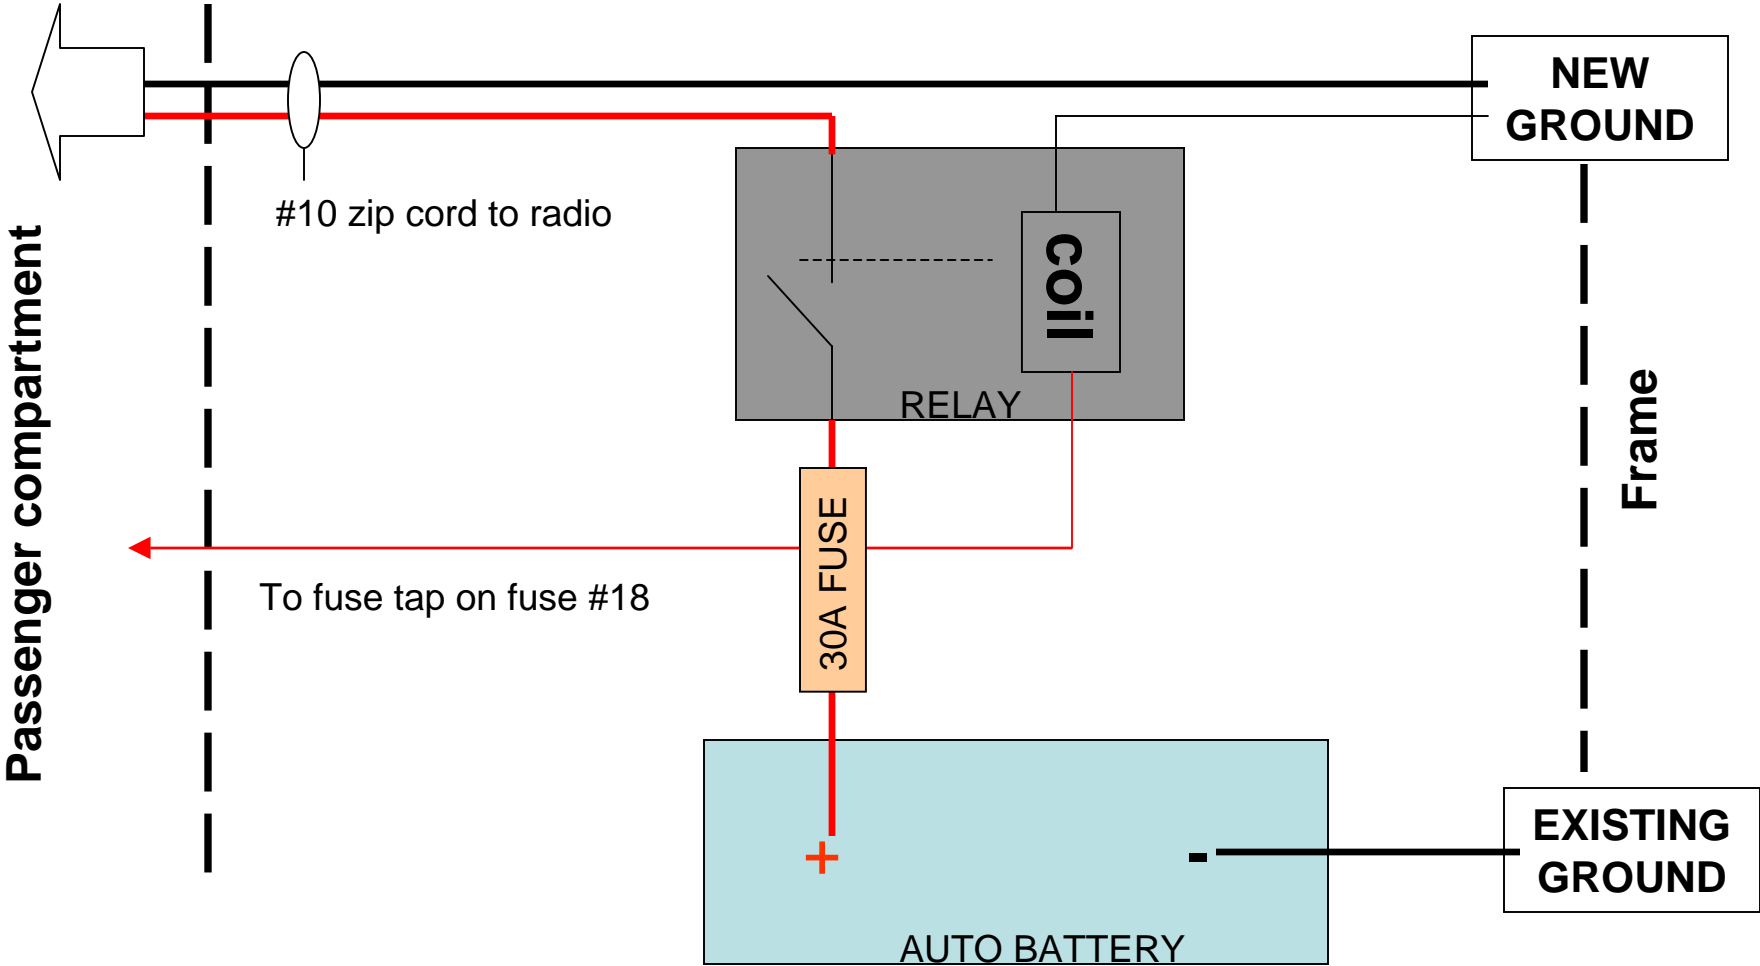

FT-8800 and 2002 Ford Windstar

SCHEMATIC